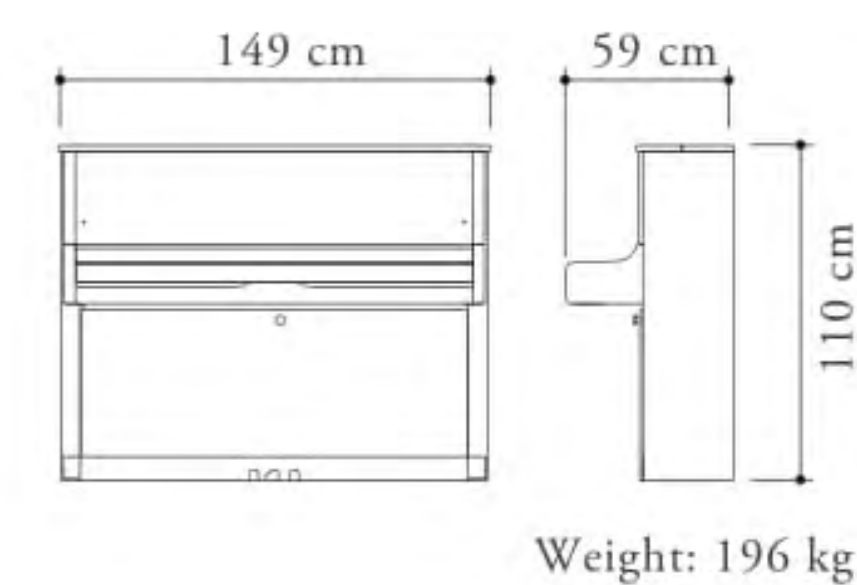

KAWAI

UPRIGHT PIANO

K-15E

Simple Elegance & Sturdy Performance

The K-15E provides an excellent introduction to KAWAI upright piano quality. Featuring a solid spruce soundboard and the highly regarded Ultra Responsive™ action with ABS parts, this continental-style instrument produces a rich, clear tone, with performance qualities to rival much larger upright pianos.

Elegante semplicità e solide prestazioni

Il K-15E è un ottimo approccio alla qualità dei pianoforti verticali KAWAI. Grazie alla solida tavola armonica in abete e alla meccanica Ultra Responsive™ con parti in ABS, questo strumento in stile moderno ha una sonorità ricca e chiara che consente prestazioni che possono emulare i modelli di dimensioni superiori.